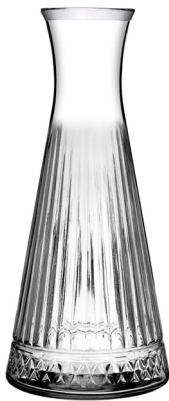

**Item No. CC780403
CARAFE**

Max. Dia. 67mm
Height 264mm
Capacity 940ml