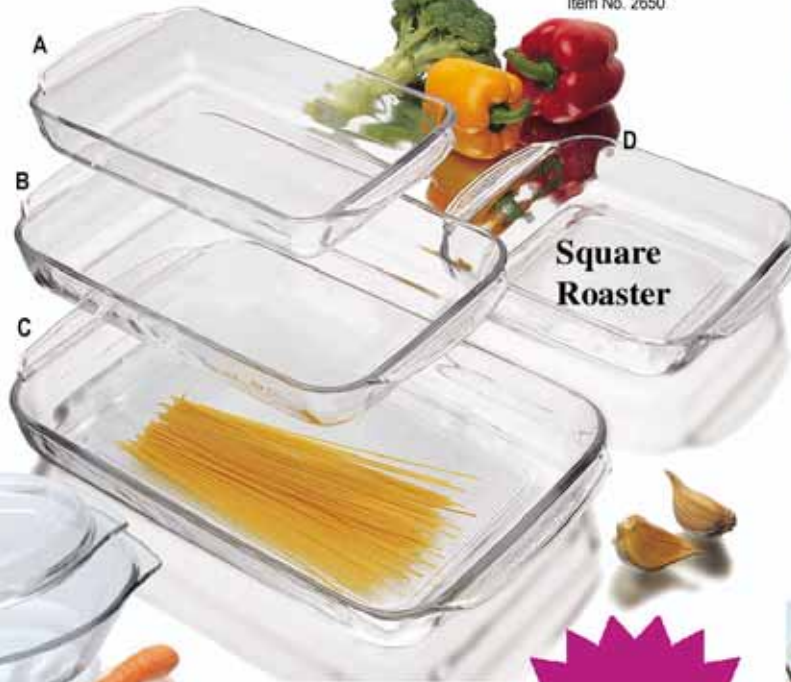

Ovenproof Stacking Bowl
81ml/2.75oz
Item No. CR5889 2Doz/ctn

D Bandeja cuadrada
Square Dish
1.6Lt / 1.73Qt 26.6 x 21.7cm
Item No. 2650

Square
Roaster